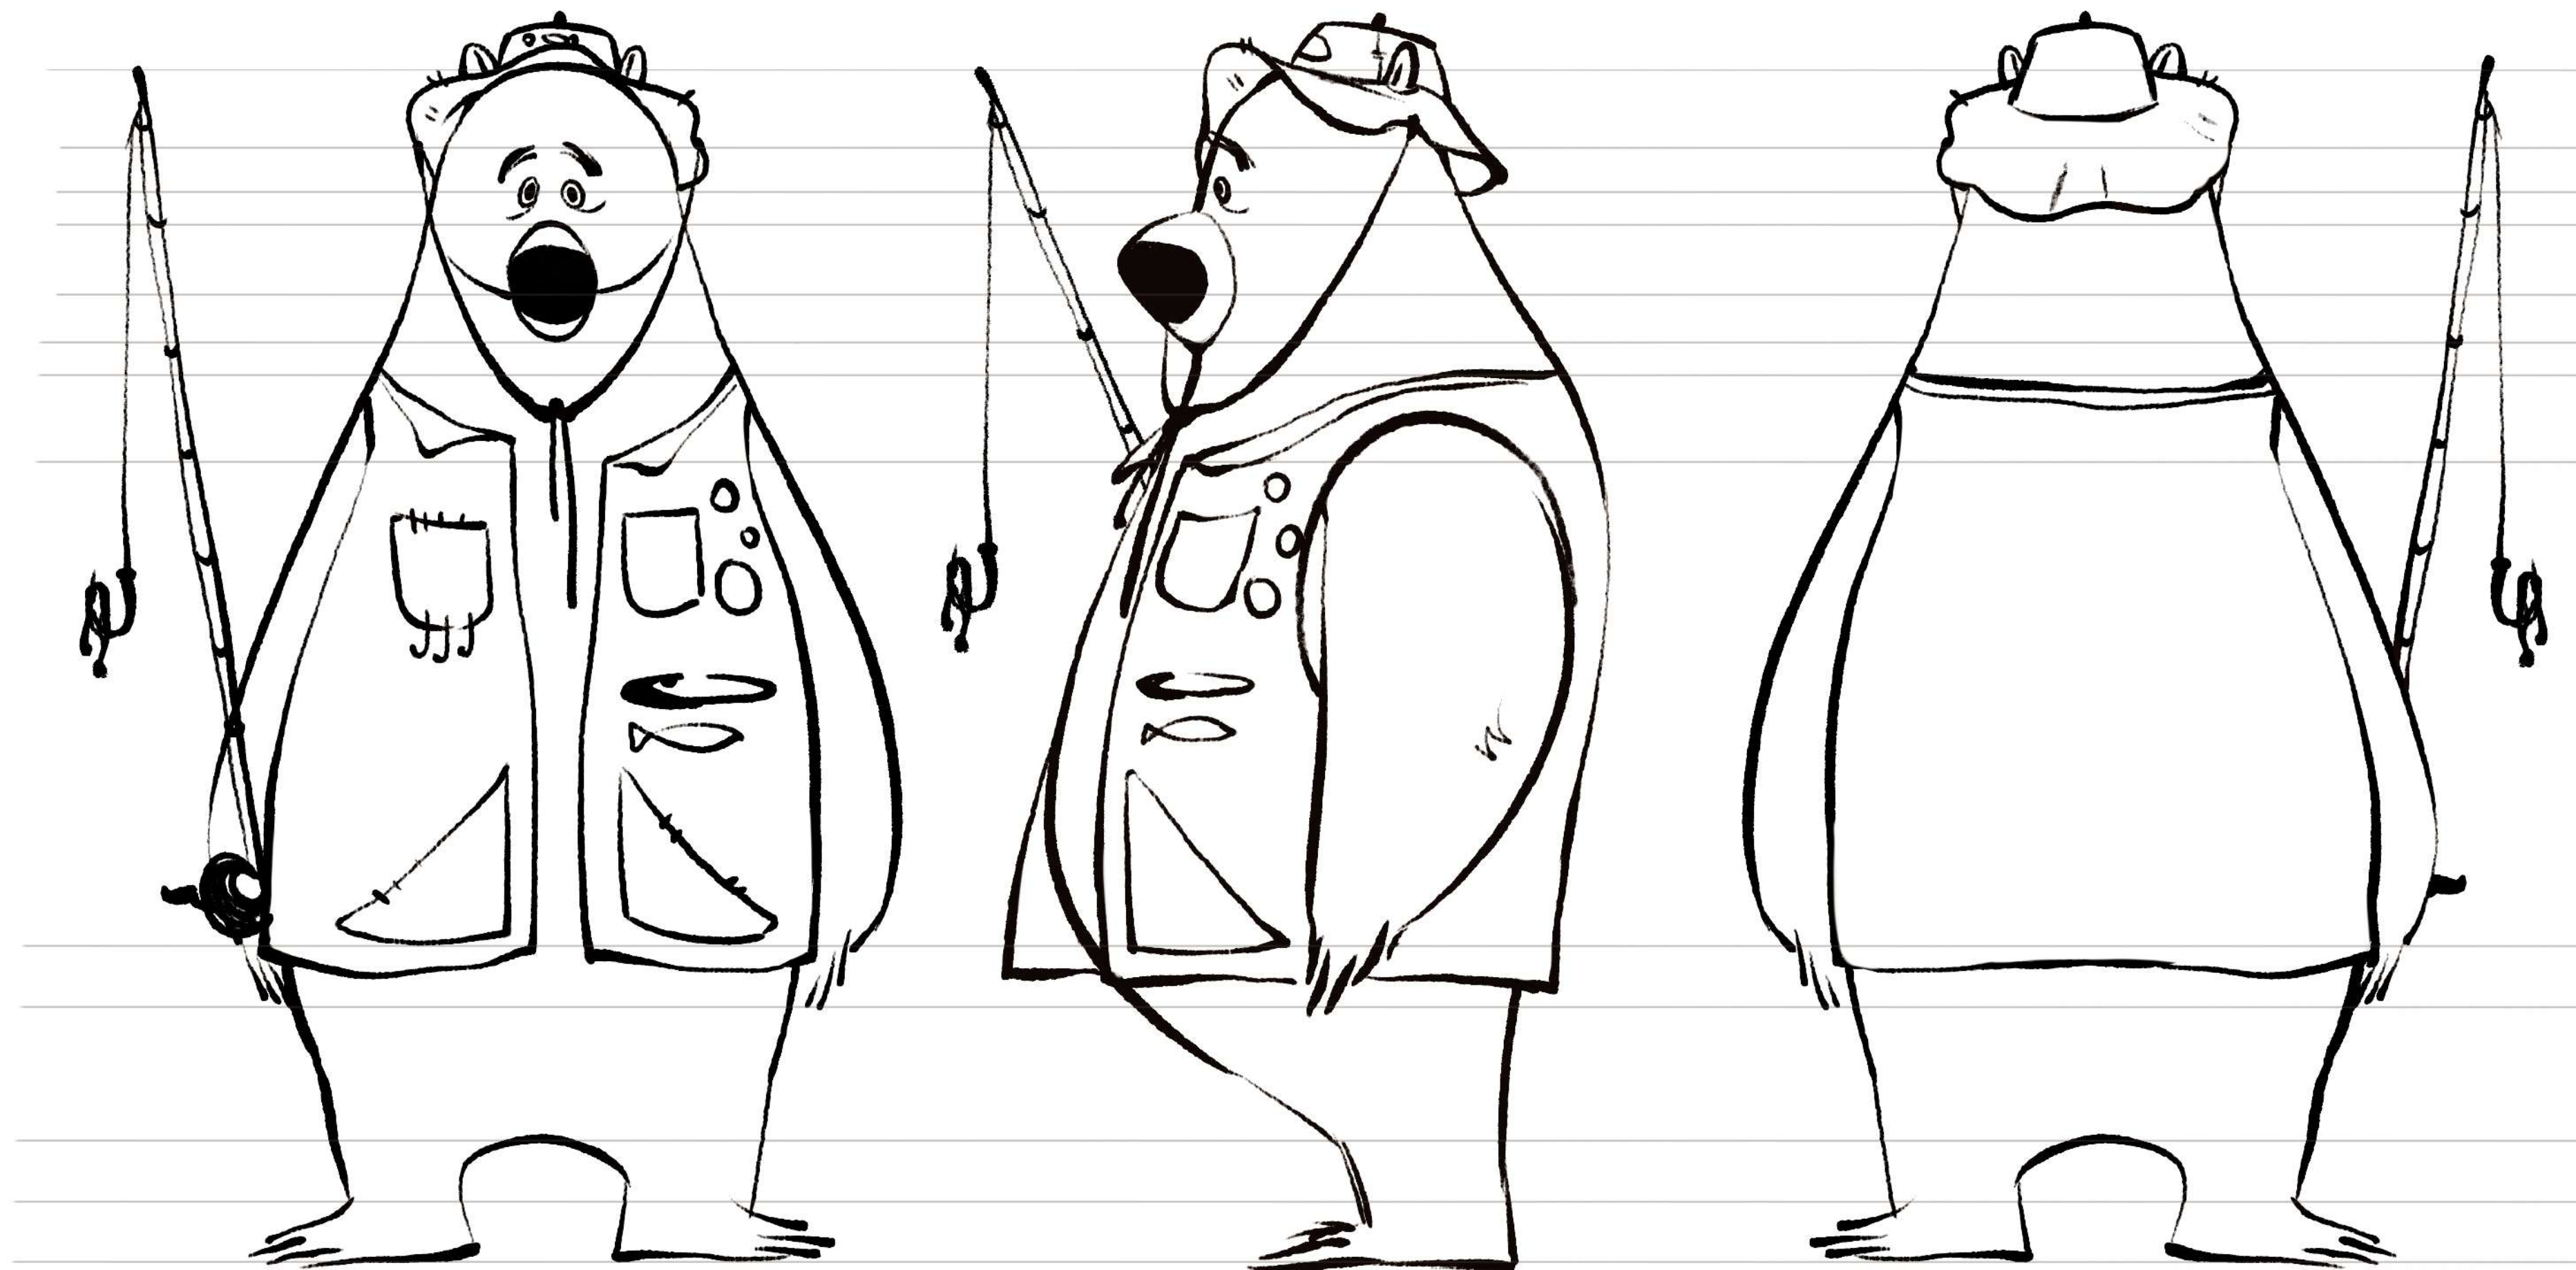

# Bernard the Lobby Boy

Character Design

Bernard: Character Turnaround + Level Outfit Changes

# Fishin' Season

3D Animated film

In the depths of the unexplored ocean, two gentle-fish partake in a theatrical game of connect-4 when a fisher-bear accidentally interrupts.

Guaranteed to have you *hooked*.

# Bert the Fisherman

Character Design

Bert: Character Turnaround

Bert: Character Design

TAFFY  
TAMS

Bert: Concept Art

Bert: Concept Art Process

50mins  
(sketch + color)

# Fish Philosopher