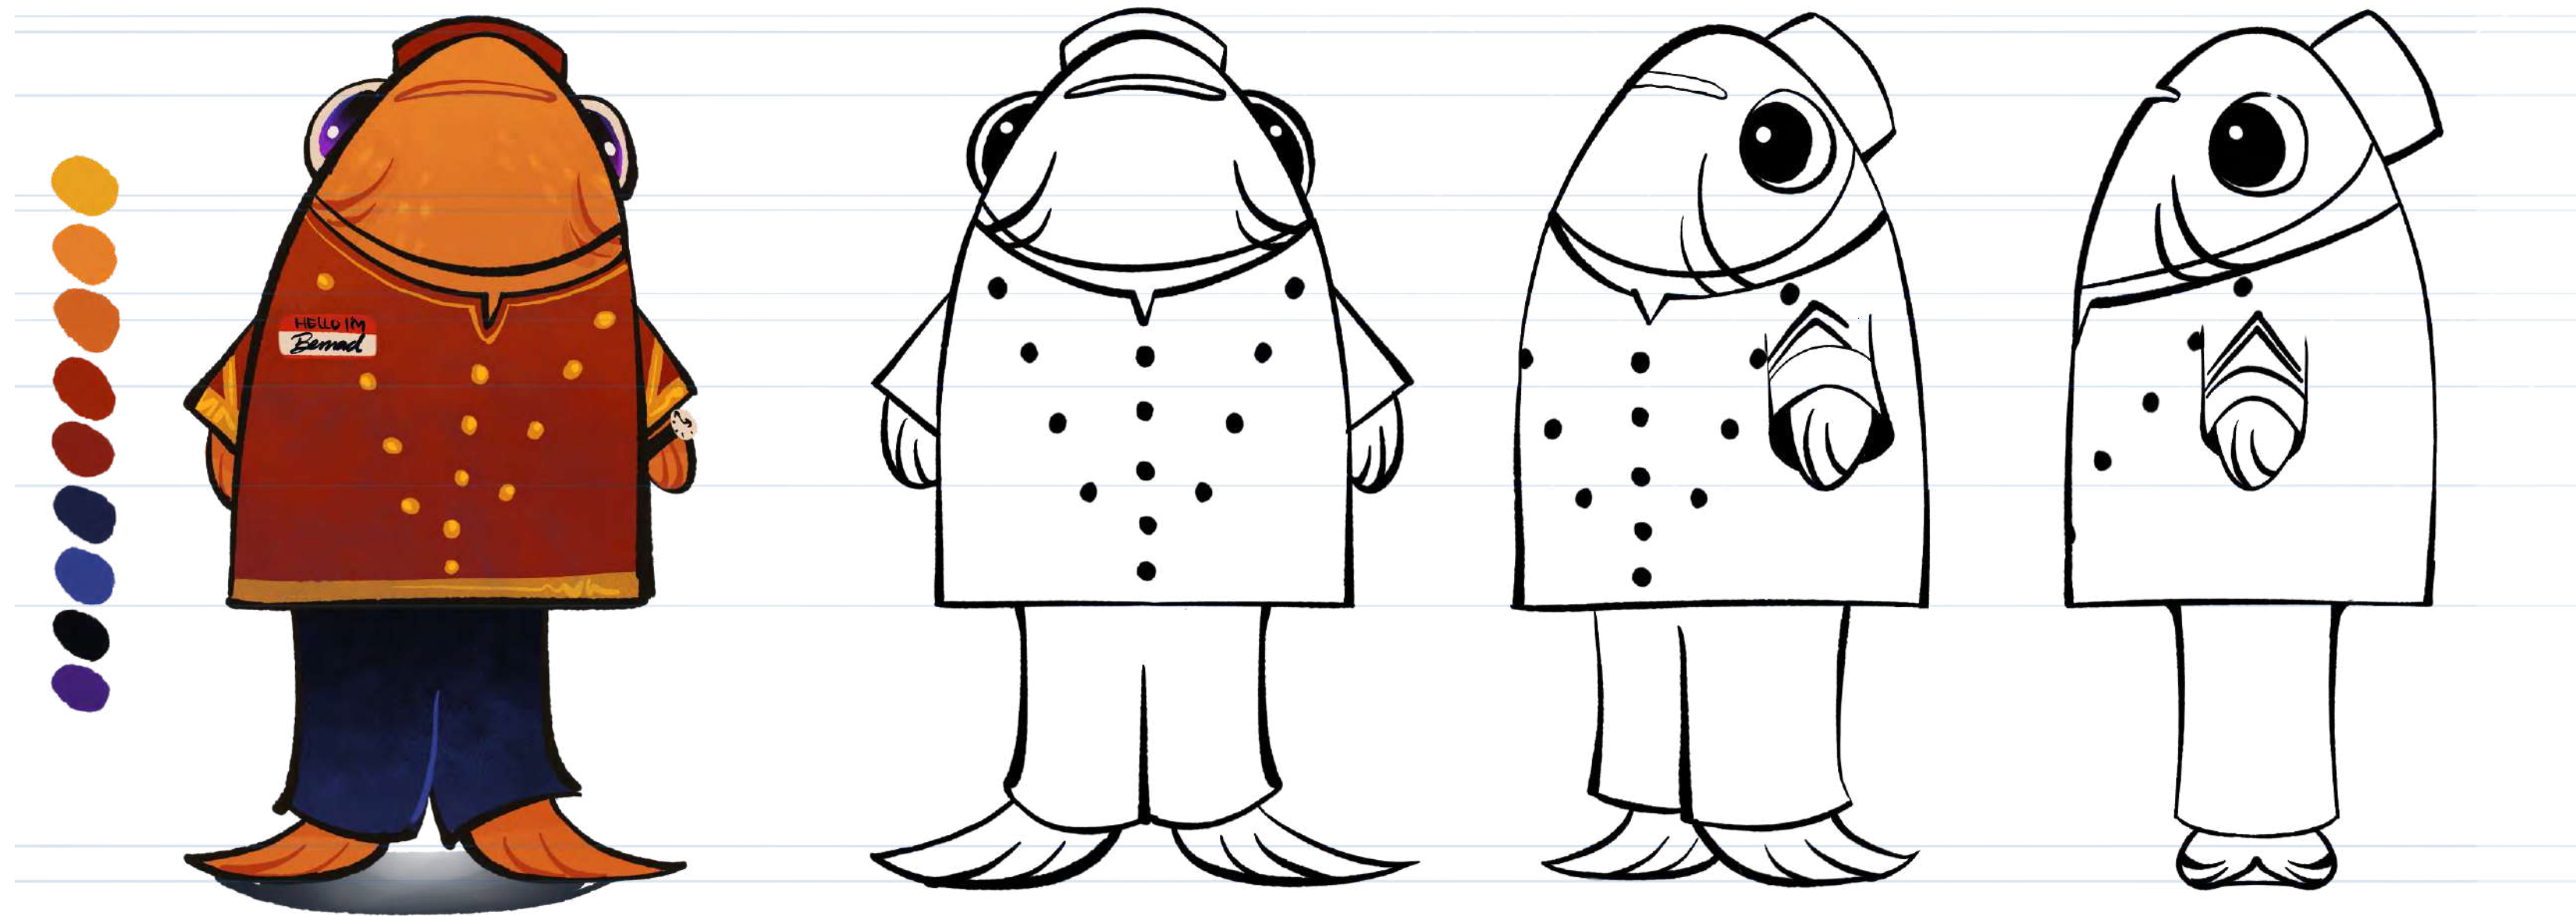

# 4 O'Clock

3D Video Game

Led by your higher consciousness in the shape of a fish, explore the terrains of life while you consider philosophical questions on time and how you spend it.

Will you ultimately take the reins on the ticking clock?

# Bernard the Lobby Boy

Character Design

Bernard: Character Turnaround + Level Outfit Changes

# Fishin' Season

3D Animated film

In the depths of the unexplored ocean, two gentle-fish partake in a theatrical game of connect-4 when a fisher-bear accidentally interrupts.

Guaranteed to have you *hooked*.