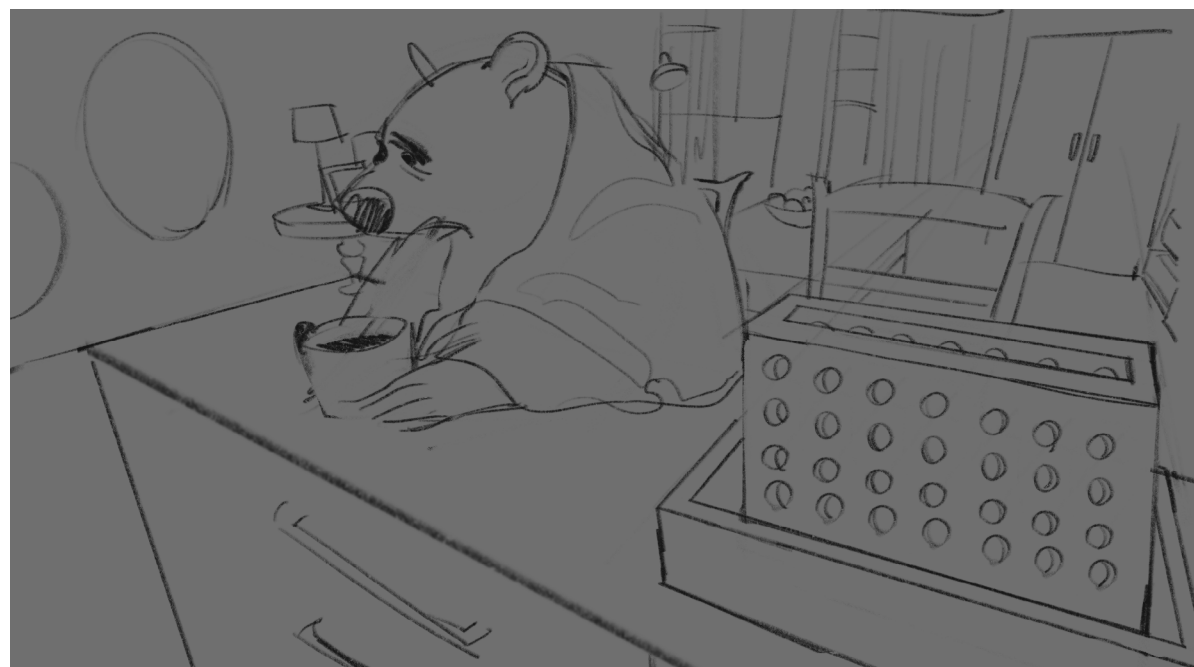

# Fishin' Season

3D Animated film

In the depths of the unexplored ocean, two gentle-fish partake in a theatrical game of connect-4 when a fisher-bear accidentally interrupts.

Guaranteed to have you *hooked*.

# Bert the Fisherman

Character Design

Bert: Character Turnaround

Bert: Character Design

TAFFY  
TAMS

Bert: Concept Art

Bert: Concept Art Process

50mins  
(sketch + color)